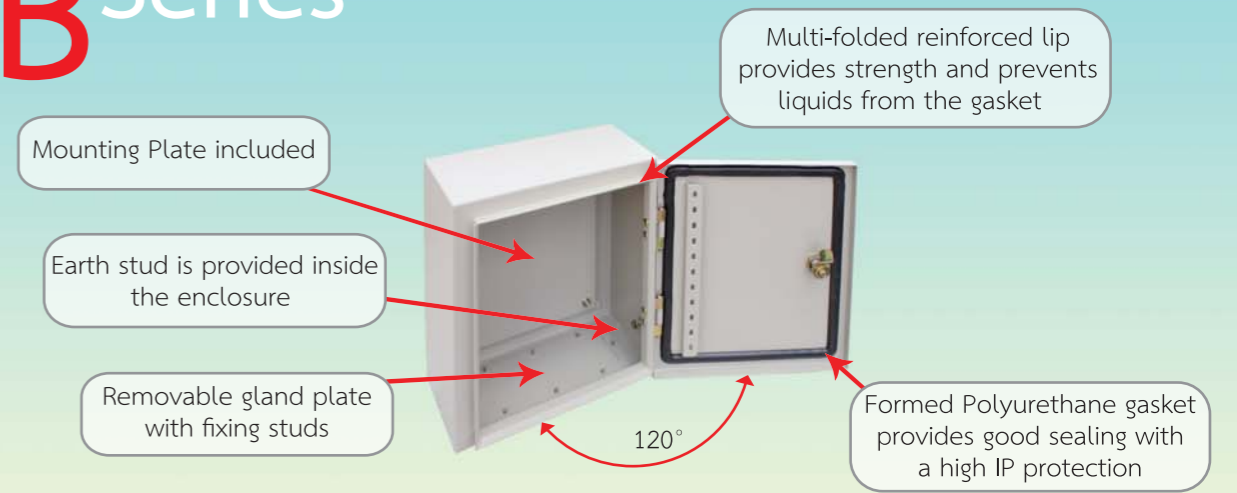

Compact Enclosure: CB IP55 CB Series

Dimension: mm.