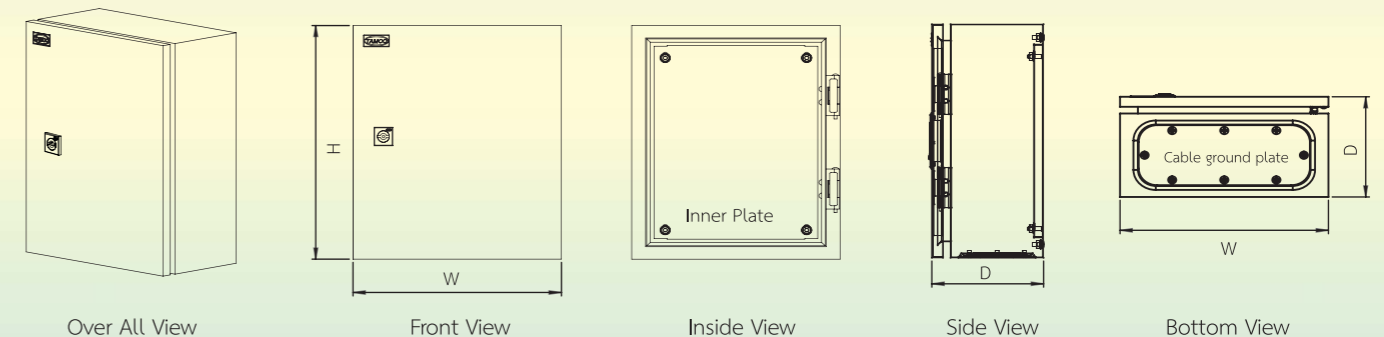

Specification:

Material:		Cold Rolled Steel Sheet	
Steel Thickness	Enclosure Size	Enclosure body and Mounting Plate	Door Panel
		Thickness	Thickness
	CB-01 to CB-14	1 mm.	1.5 mm.
	CB-15 to CB-20	1.5 mm.	1.5 mm.
Finished Surface:		Polyester Powder Coated in RAL7032	
Supply Includes:		Mounting Plate, Cable Gland Plate, and Plastic Plugs	
Technical Data:		<ul style="list-style-type: none"> > The front lip of the enclosure is folded to provide rigidity and forms a gutter to keep liquids from the gasket > 4 wall mounting holes on the back panel of the enclosure are provided with plastic plugs > Multi-folded prevents the ingress of dust and spraying of water when the door panel opened > Doors are provided with zinc alloy housing lock inserted with Zinc alloy > Door open up to 120° > Removable bottom gland plate for cable in or out > Locking system with TAMCO 69-KEY-11 	
Protection Rating:		IP55	

Price and availability of information subject to change without notice

One Stop Service • Worldwide Solution • For All Industries Revolution

Compact Enclosure: CB IP55 CB Series

Dimension: mm.

รุ่น Model	ความกว้าง Width (W)	ความสูง Height (H)	ความลึก Depth (D)	ความหนาเหล็ก Thinkness (TH)	น้ำหนักตู้รวม Gross Weight (Kg.)	ราคาต่อหน่วย Unit Price (Baht)
CB-01	280	350	150	1	5.28	950.00
CB-02	300	450	150	1	6.82	1,250.00
CB-03	350	450	150	1	7.66	1,400.00
CB-04	300	450	200	1	7.47	1,400.00
CB-05	350	450	200	1	8.37	1,500.00
CB-06	350	500	200	1	9.12	1,650.00
CB-07	400	500	200	1	10.09	1,800.00
CB-08	450	600	200	1	12.88	2,000.00
CB-09	450	600	250	1	13.80	2,100.00
CB-10	500	600	200	1	14.00	2,250.00
CB-11	500	600	250	1	14.96	2,400.00
CB-12	550	700	250	1	18.52	2,850.00
CB-13	630	750	250	1	21.87	3,300.00
CB-14	630	900	250	1	25.57	3,850.00
CB-15	600	1100	250	1.5	38.09	6,100.00
CB-16	700	1100	250	1.5	43.00	on request
CB-17	800	1200	250	1.5	52.09	on request
CB-18	900	1200	250	1.5	57.40	on request
CB-19	800	1200	300	1.5	57.39	on request
CB-20	900	1200	300	1.5	62.97	on request